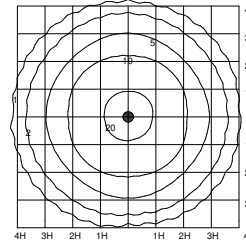

Lens/Diffuser: Clear impact resistant acrylic, vandal resistant.

Installation: Via screws, on pole top with 60mm diameter. Adapter to suit 76mm pole available on request.

Finish: Dark Grey RAL 7016 as standard. Other colours on request.

LED: 18w, 36w or 70w LED. 4K as standard. Asymmetric or Symmetric Optics.

Recommended Mounting Height: 3m- 5m

Product Compliance: EN 60598.

DIMENSIONS

All Dimensions are in mm.

APPLICATION GUIDE

Uni Series

4m height

70w Symmetric

Contours in lux

M.Factor = 0.9

ORDERING CODE

Wattage	Type	Code	Details	Lumens
18w	LED	5UNI020LG	Pole top Luminaire	2080 lm
36w	LED	5UNI040LG	Pole top Luminaire	3940 lm
70w	LED	5UNI080LG	Pole top Luminaire	7880 lm