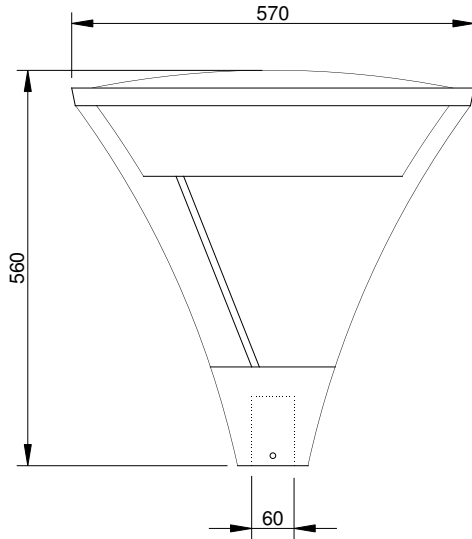

Uni Series

External lighting

Architecturally designed pole top luminaire.

Construction: Cast aluminium mounting piece, with Polycarbonate lid and conical diffuser. Driver and LED optics included in top section. IP66.

Lens/Diffuser: Clear impact resistant acrylic, vandal resistant.

Installation: Via screws, on pole top with 60mm diameter. Adapter to suit 76mm pole available on request.

Finish: Dark Grey RAL 7016 as standard. Other colours on request.

LED: 18w, 36w or 70w LED. 4K as standard. Asymmetric or Symmetric Optics.

Recommended Mounting Height: 3m- 5m

Product Compliance: EN 60598.

DIMENSIONS

All Dimensions are in mm.

APPLICATION GUIDE

Uni Series

4m height

70w Symmetric

Contours in lux

M.Factor = 0.9

ORDERING CODE

Wattage	Type	Code	Details	Lumens
18w	LED	5UNI020LG	Pole top Luminaire	2080 lm
36w	LED	5UNI040LG	Pole top Luminaire	3940 lm
70w	LED	5UNI080LG	Pole top Luminaire	7880 lm