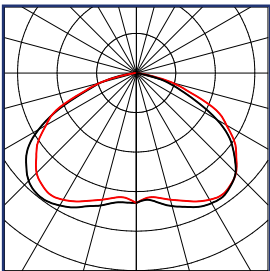

Symétrique circulaire / Circular symmetrical distribution

Place, parking, jardin, parc... / Square, parking, garden, park...