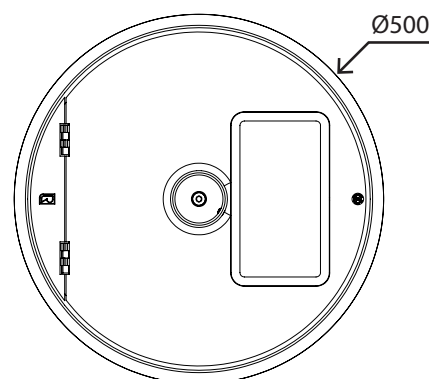

### Mounting

Top mounted: Ø60

Depth of insertion: 100 mm

Standard color

Pure white RAL 9010

## Dimensions (mm)

### Dimensions (mm)