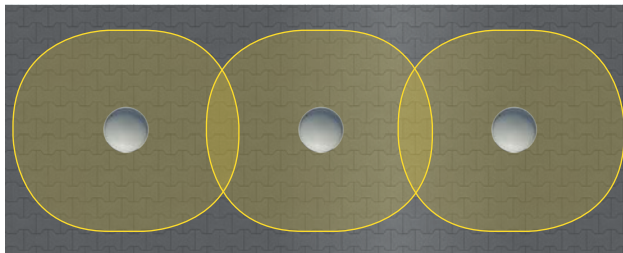

Symétrique circulaire / Circular symmetrical distribution

Place, parking, jardin, parc... / Square, parking, garden, park...