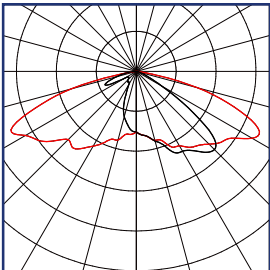

Asymétrique routier / Asymmetrical distribution

Rue, chemin piéton, route... / Street, footpath, road...