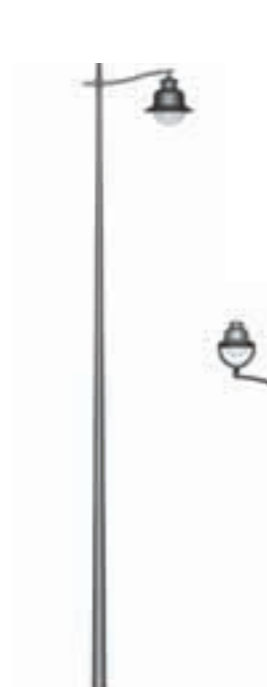

C - Pelas 400

B - Kima 800