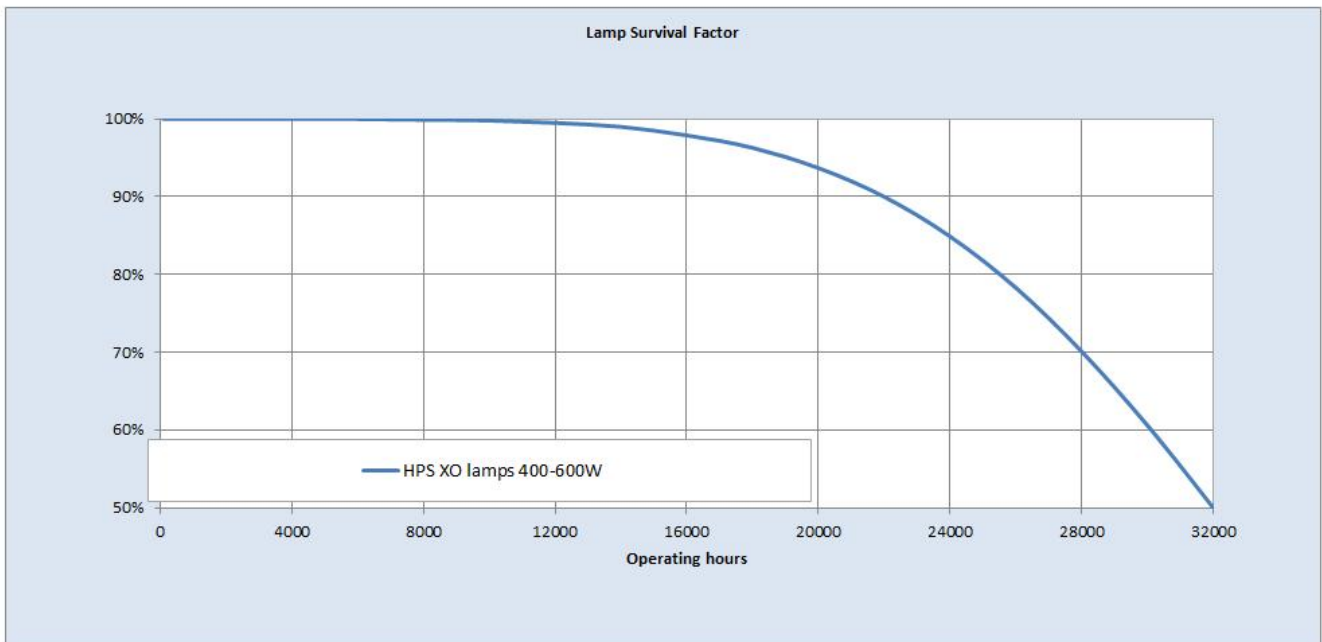

Survival data