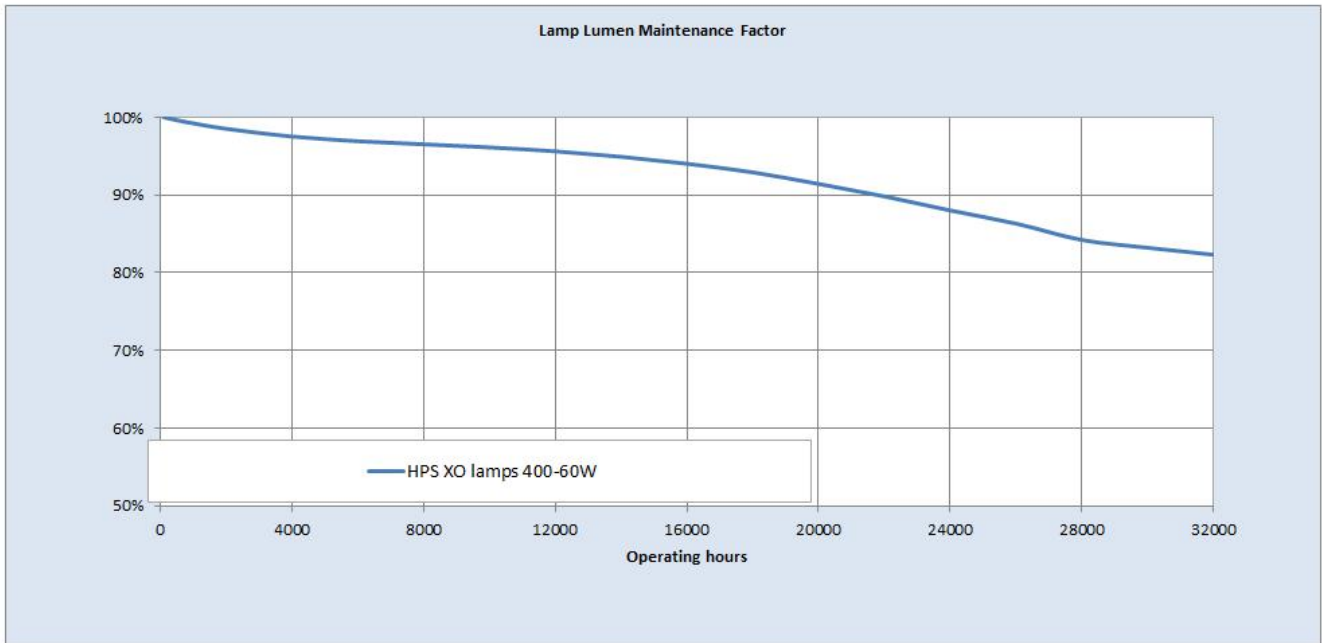

Lumen maintenance data