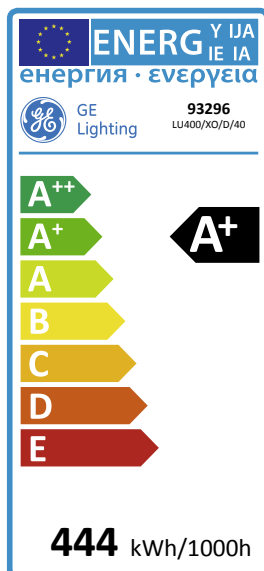

GE  
Lighting

444  
kWh/1000h

A+  
energy class

135  
lumens/watt

## Product data

Cap/Base	E40
Bulb Shape	Elliptical
Bulb Finish	Diffuse
Maximum Overall Length [mm]	292
Net weight per piece [g]	226
Gross weight per piece [g]	322
Operating position	U - Universal
Mercury Content [mg]	19.2
Brand	General Electric (GE)

## Performance data

Colour Rendering Index (CRI) [Ra]	25
Nominal correlated colour temperature (CCT) [K]	2100
Nominal lumens [lm]	54000
Rated Lumens [lm]	54810
Nominal efficacy [LpW]	135
Rated efficacy [LpW]	136
Energy efficiency class (EEC)	A+
Nominal chromaticity coordinate X	0.53
Nominal chromaticity coordinate Y	0.43
Weighted energy consumption [kWh/1000h]	443.02