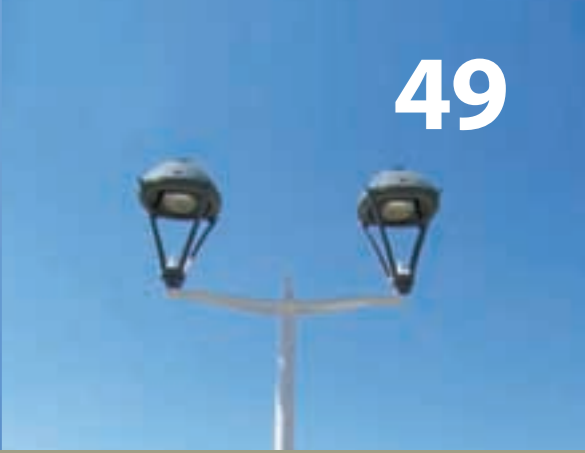

Urbane
Propositions d'ensembles
Suggestions for ensembles

CONSOLE **Agliée**
Agliée BRACKET

A - Murale Wall mounting B - Jima 800 C - Kima 800 D - Kima 800

CONSOLE **Atala**
Atala BRACKET

A - Murale Wall mounting B - Jima 600 C - Jima 800 D - Volute 500 E - Kima 700 F - Kima 800