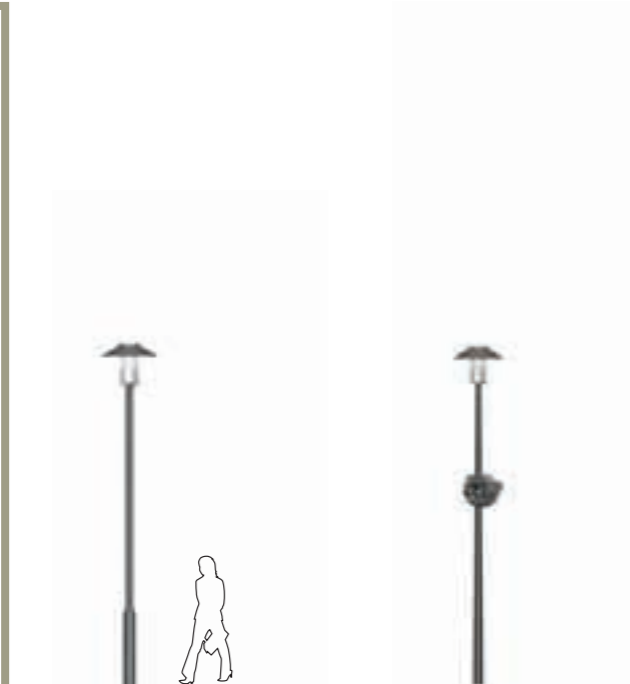

A - Kelas R 400

B - Jima 400

En top
Top mounted