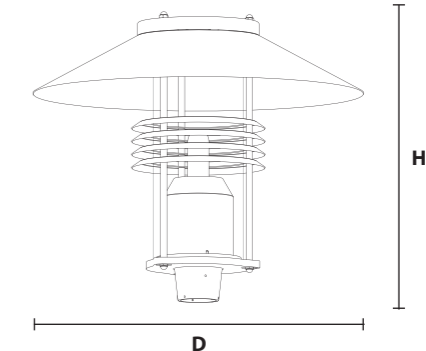

Protection Finish

Standard: Transparent

Optical

Kind: Flat reflector
Optional: Louver

Maximum Power

HPS/MH: 150 W
Cosmo: 140 W

Mounting

Top mounting: Ø60 (Ø76 on request)
Depth of insertion: 80 mm

+ Chapeau en aluminium repoussé limitant la pollution lumineuse
Embossed aluminium canopy to limit light pollution

Classe électrique

1 et 2

Electric class

1 and 2

Luisane
730

Poids (kg)/Weight.....9

SCX (m²)/CXS.....0,11